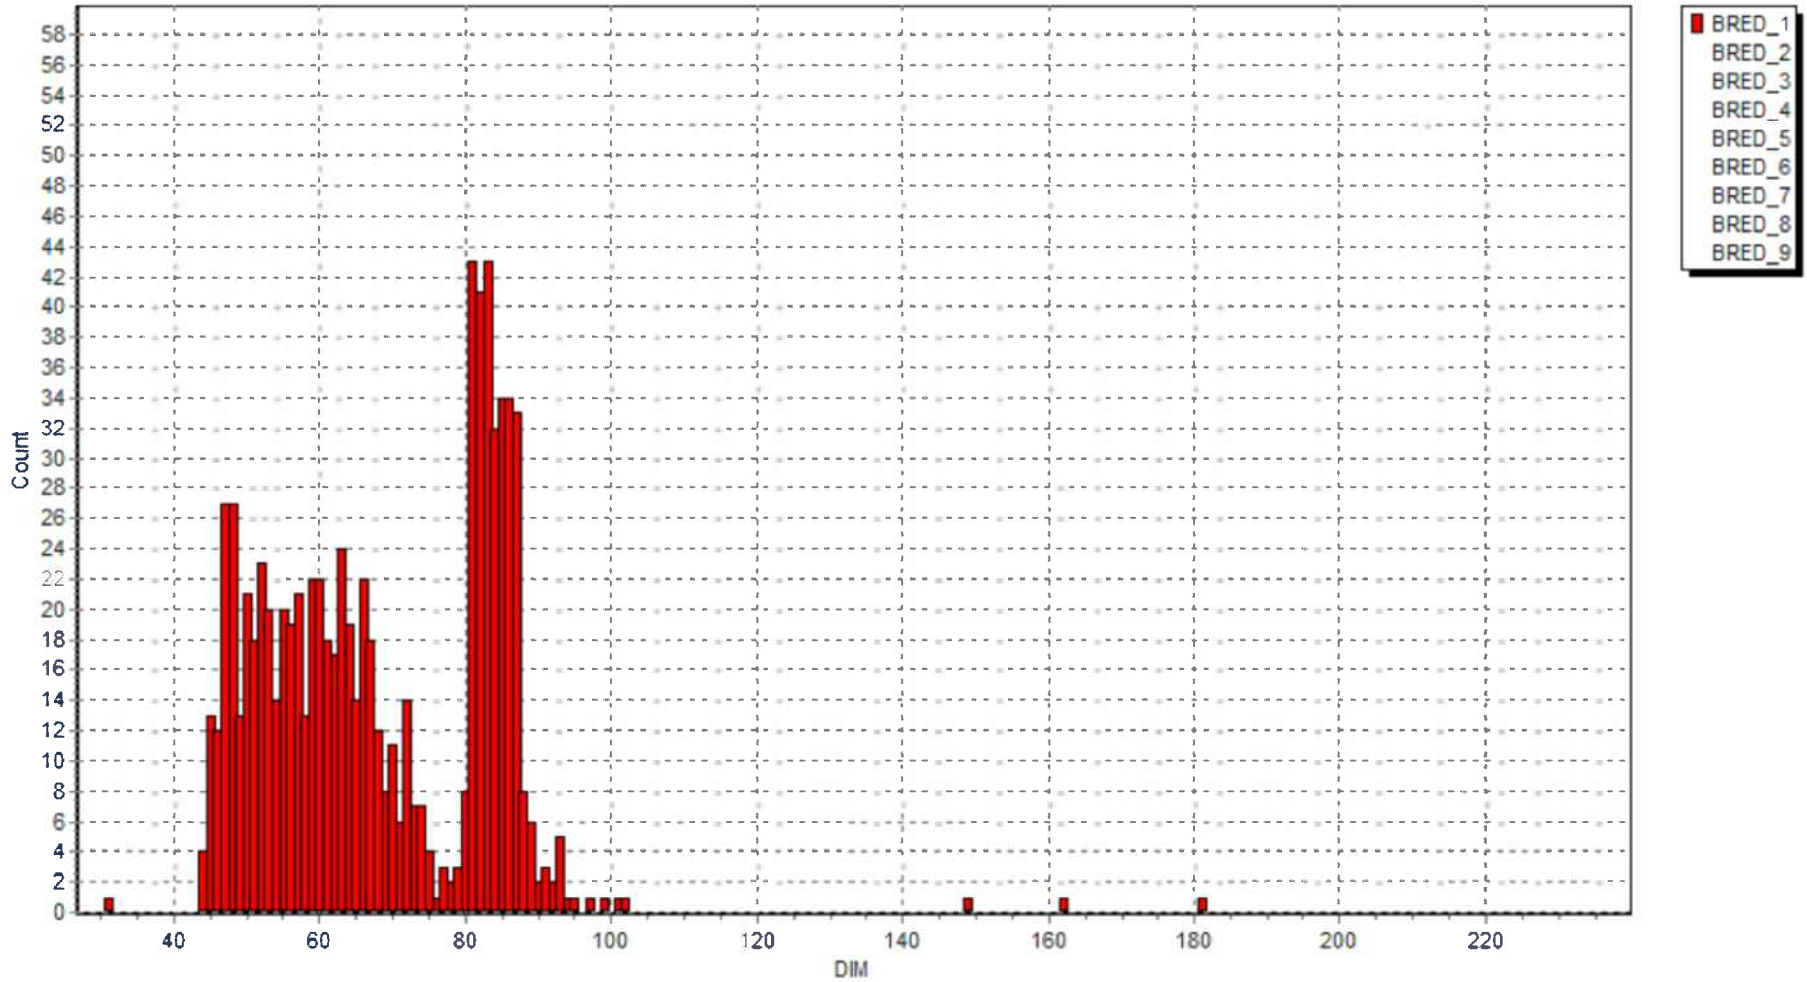

## 1. How are cows submitted for first postpartum AI?

- Detection of estrus
- Synchronize estrus
- Synchronize ovulation
- Combination of the above

## 2. How and when are cows failing to conceive to first AI service submitted for second AI?

- Detection of estrus
- Synchronize return to estrus
- **Resynchronize ovulation**
- Combination of the above

# First Breeding

[BRED] GRAPH BRED BY DIMW1D90